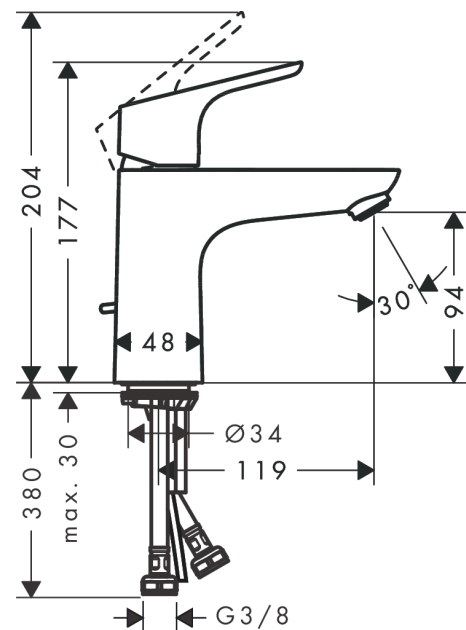

Focus

Single lever basin mixer 100 with pop-up waste set

Surface: **Chrome** Article Number: **31607000**

Description

product features

- consists of: single lever basin mixer, waste set
- ComfortZone 100
- projection: 119 mm
- spout height: 94 mm
- spray type: normal spray
- maximum flow rate at 3 bar: 5 l/min
- ceramic cartridge
- temperature limitation adjustable
- suitable for continuous flow water heaters
- pop-up waste set G 1¼
- material waste set: metal
- connection type: G ¾ connections
- connection dimension: DN15

Technology

Product image

Scale drawing

Focus

Single lever basin mixer 100 with pop-up waste set

Surface: **Chrome** Article Number: **31607000**

Flowchart